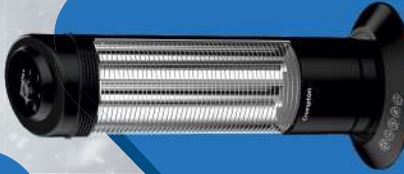

Crompton

W E L C O M E

WINTERS WITH CROMPTON!

Over the years, Crompton has spread its wings across markets and consumer products like fans, light sources, luminaries, pumps, and household appliances such as geysers, mixer grinders, toasters, irons, etc.

Its state-of-the-art manufacturing units are located in Goa, Vadodara, Ahmednagar and Baddi. With 1,50,000 plus retail points, Crompton aims to establish a positive connect across India through its superior product range.

Experts at its R & D center innovate continuously to enhance convenience by delivering functional product range with stringent quality processes and certification of BEE and ISI.

We have a service network of 365+ touch points to give seamless service throughout the country.

Crompton

SmaKet
The B2B Market Square
www.smaket.in