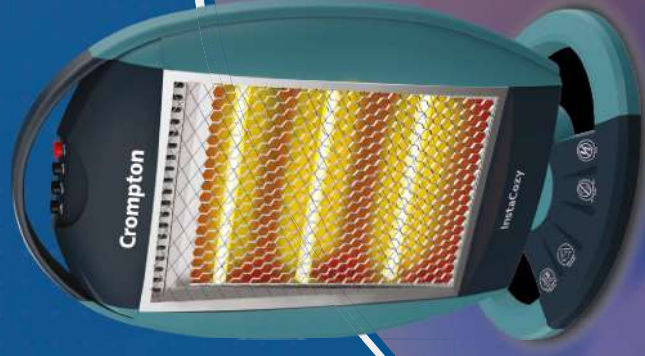

## WIDE ANGLE OSCILLATION

Three heat setting

Tilt protection

Easy to carry

Easy to carry

Nickel chrome safety grill

Shock proof body

Crompton