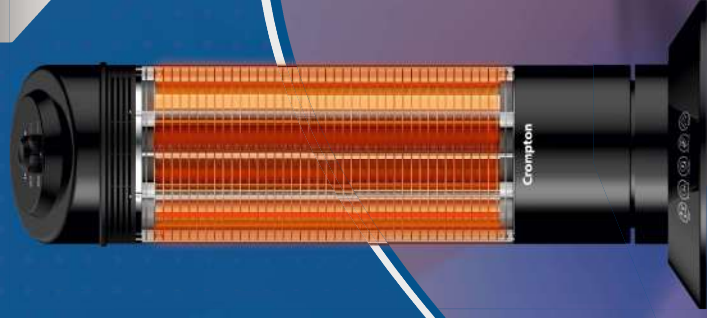

### INSTANT HEATING

Two heat setting

Nickel chrome safety grill

Wide angle oscillation

Tilt protection

Crompton